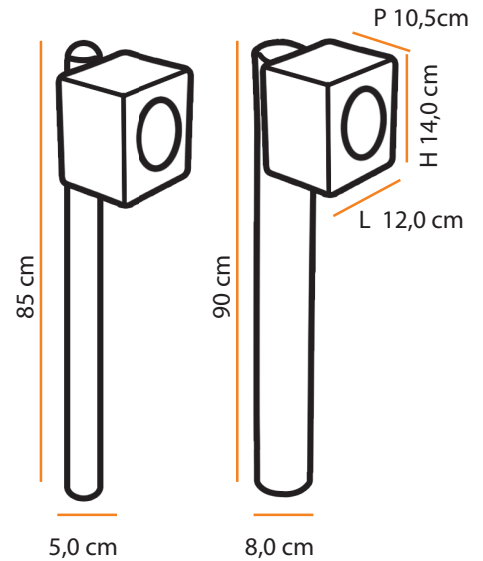

## Description of product

Name: Malaia Open  
 Type: Path Lighting  
 Use: Outdoor  
 Material: Ceramic, Glass and Aluminium / Eucalyptus

máx. 60 W / 127 V 230 V / G9

## Dimensões / Dimensions:

Balizador

Cores Colors	BRANCO WHITE	AREIA SAND	VERDE GREEN	PRETO BLACK
Haste Alumínio 2" Stem Aluminium 2"	B301	B303	B393	B390
Haste Bronze Escuro 2" Dark Bronze Stem 2"	B302	B306	B394	B391
Haste Eucalipto Eucalyptus Stem	B300	B304	B395	B392